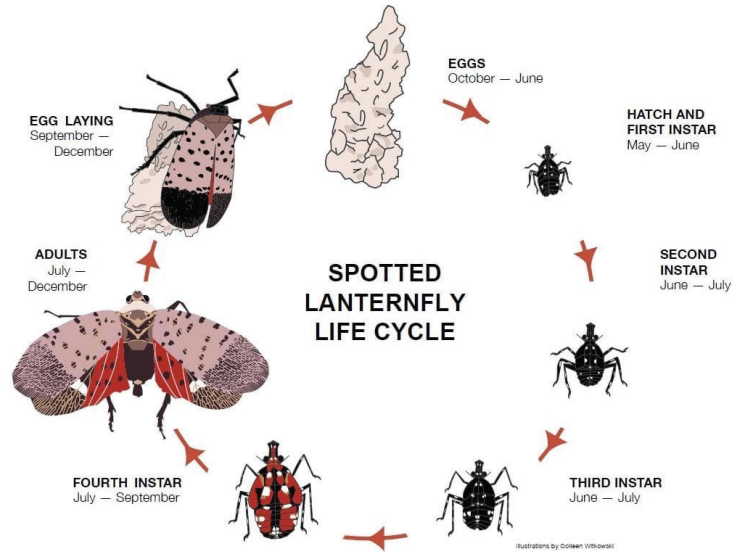

IMMEDIATE ATTENTION NEEDED

YOUNG'S®
Landscape Management, Inc.

SPOTTED LANTERNFLY

in Pennsylvania and New Jersey

September 2014, the spotted lanternfly was detected in Berks County, Pennsylvania, and has vastly spread throughout several counties in PA and is now here in New Jersey.

The spotted lanternfly is a significant nuisance and is extremely dangerous to our country's crops and trees. The adults will die off during December, but they will have left their egg masses on 70 different plant species, including fruit & ornamental trees, woody trees, vegetable & herb plants. This fly strongly prefers the invasive "Tree of Heaven." Each lanternfly can lay hundreds of eggs doubling their population the following spring and continue their spread.

Each spring, the egg masses will hatch, and the life cycle will begin all over again.

- **EARLY NYMPH** stage are found in **LATE APRIL - JULY**
- **LATE NYMPH** stage are found in **JULY - SEPTEMBER**
- **ADULT** stage are found in **JULY - DECEMBER**
- **EGG MASSES** are found in **SEPTEMBER – DECEMBER**

SPOTTED LANTERNFLY TREATMENT PROGRAM

Our **5-APPLICATION PROGRAM** will protect the trees on your property.

- Starting in early spring we will perform a series of treatments every 6 – 8 weeks. The treatments will consist of soil drenching, trunk, branch and foliage sprays to address the nymph stage through the adult stage.